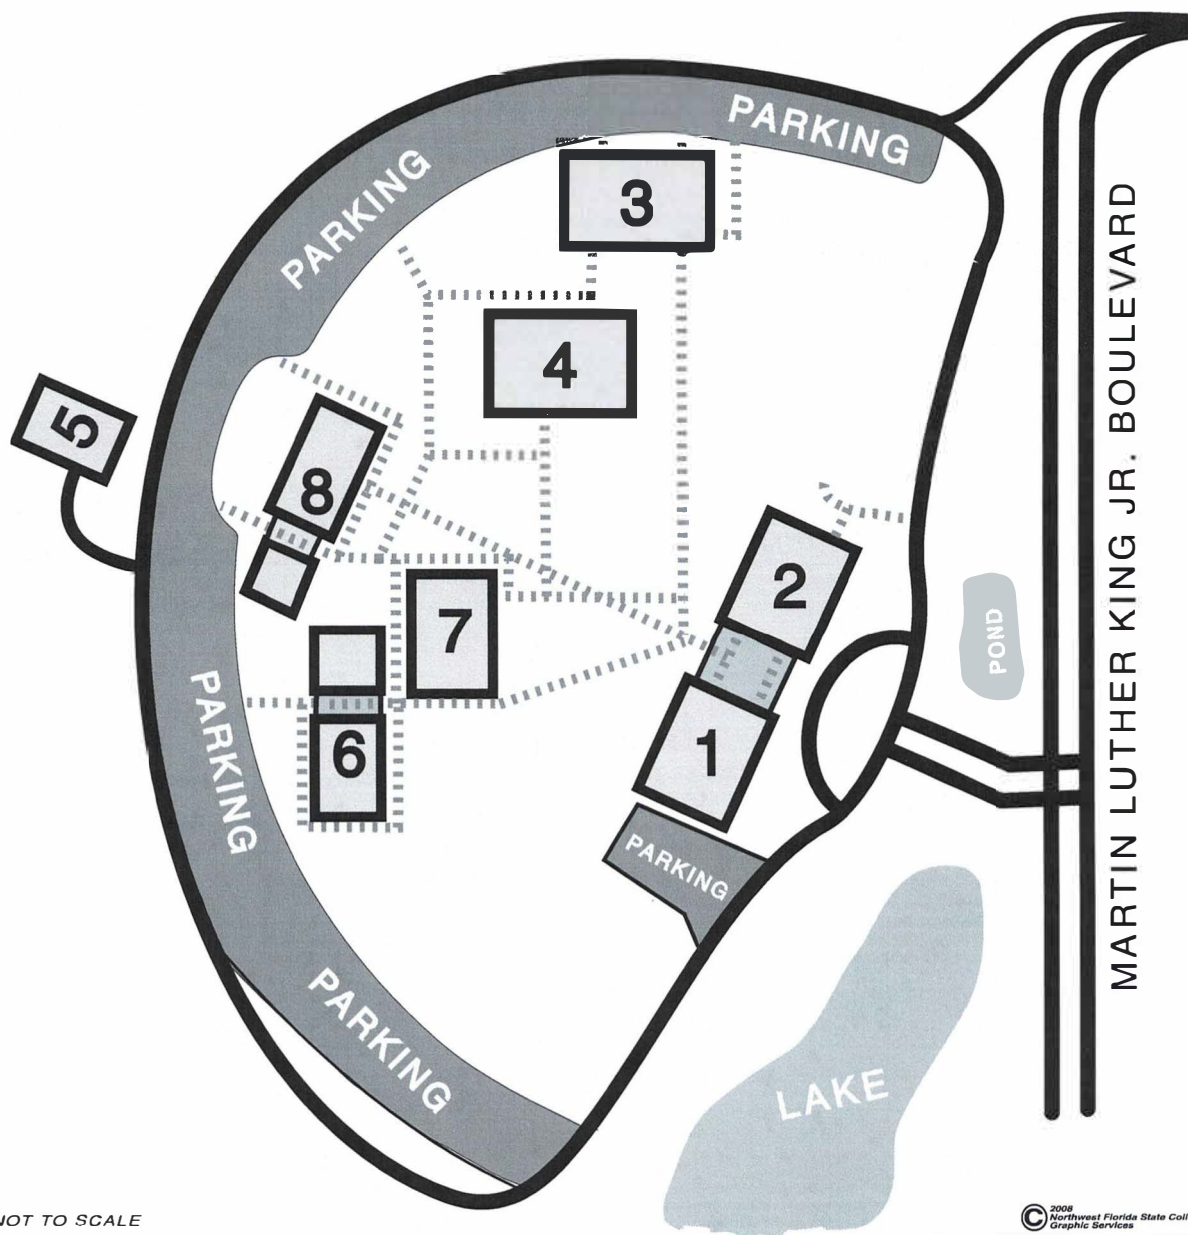

NORTHWEST FLORIDA STATE COLLEGE FORT WALTON BEACH CAMPUS UNIVERSITY OF WEST FLORIDA

★NOT TO SCALE

KEY

- Bldg. 1-Administration
- Bldg. 2-Student Services
- Bldg. 3-Classroom
- Bldg. 4-Faculty Offices/
  Classroom

- Bldg. 5-Utility Service
- Bldg. 6- Mechanical Eng
- Bldg. 7-Engineering
- Bldg. 8-Library, Fitness Center,
  Auditorium

.... Sidewalks

□ Buildings

— Streets/Roads