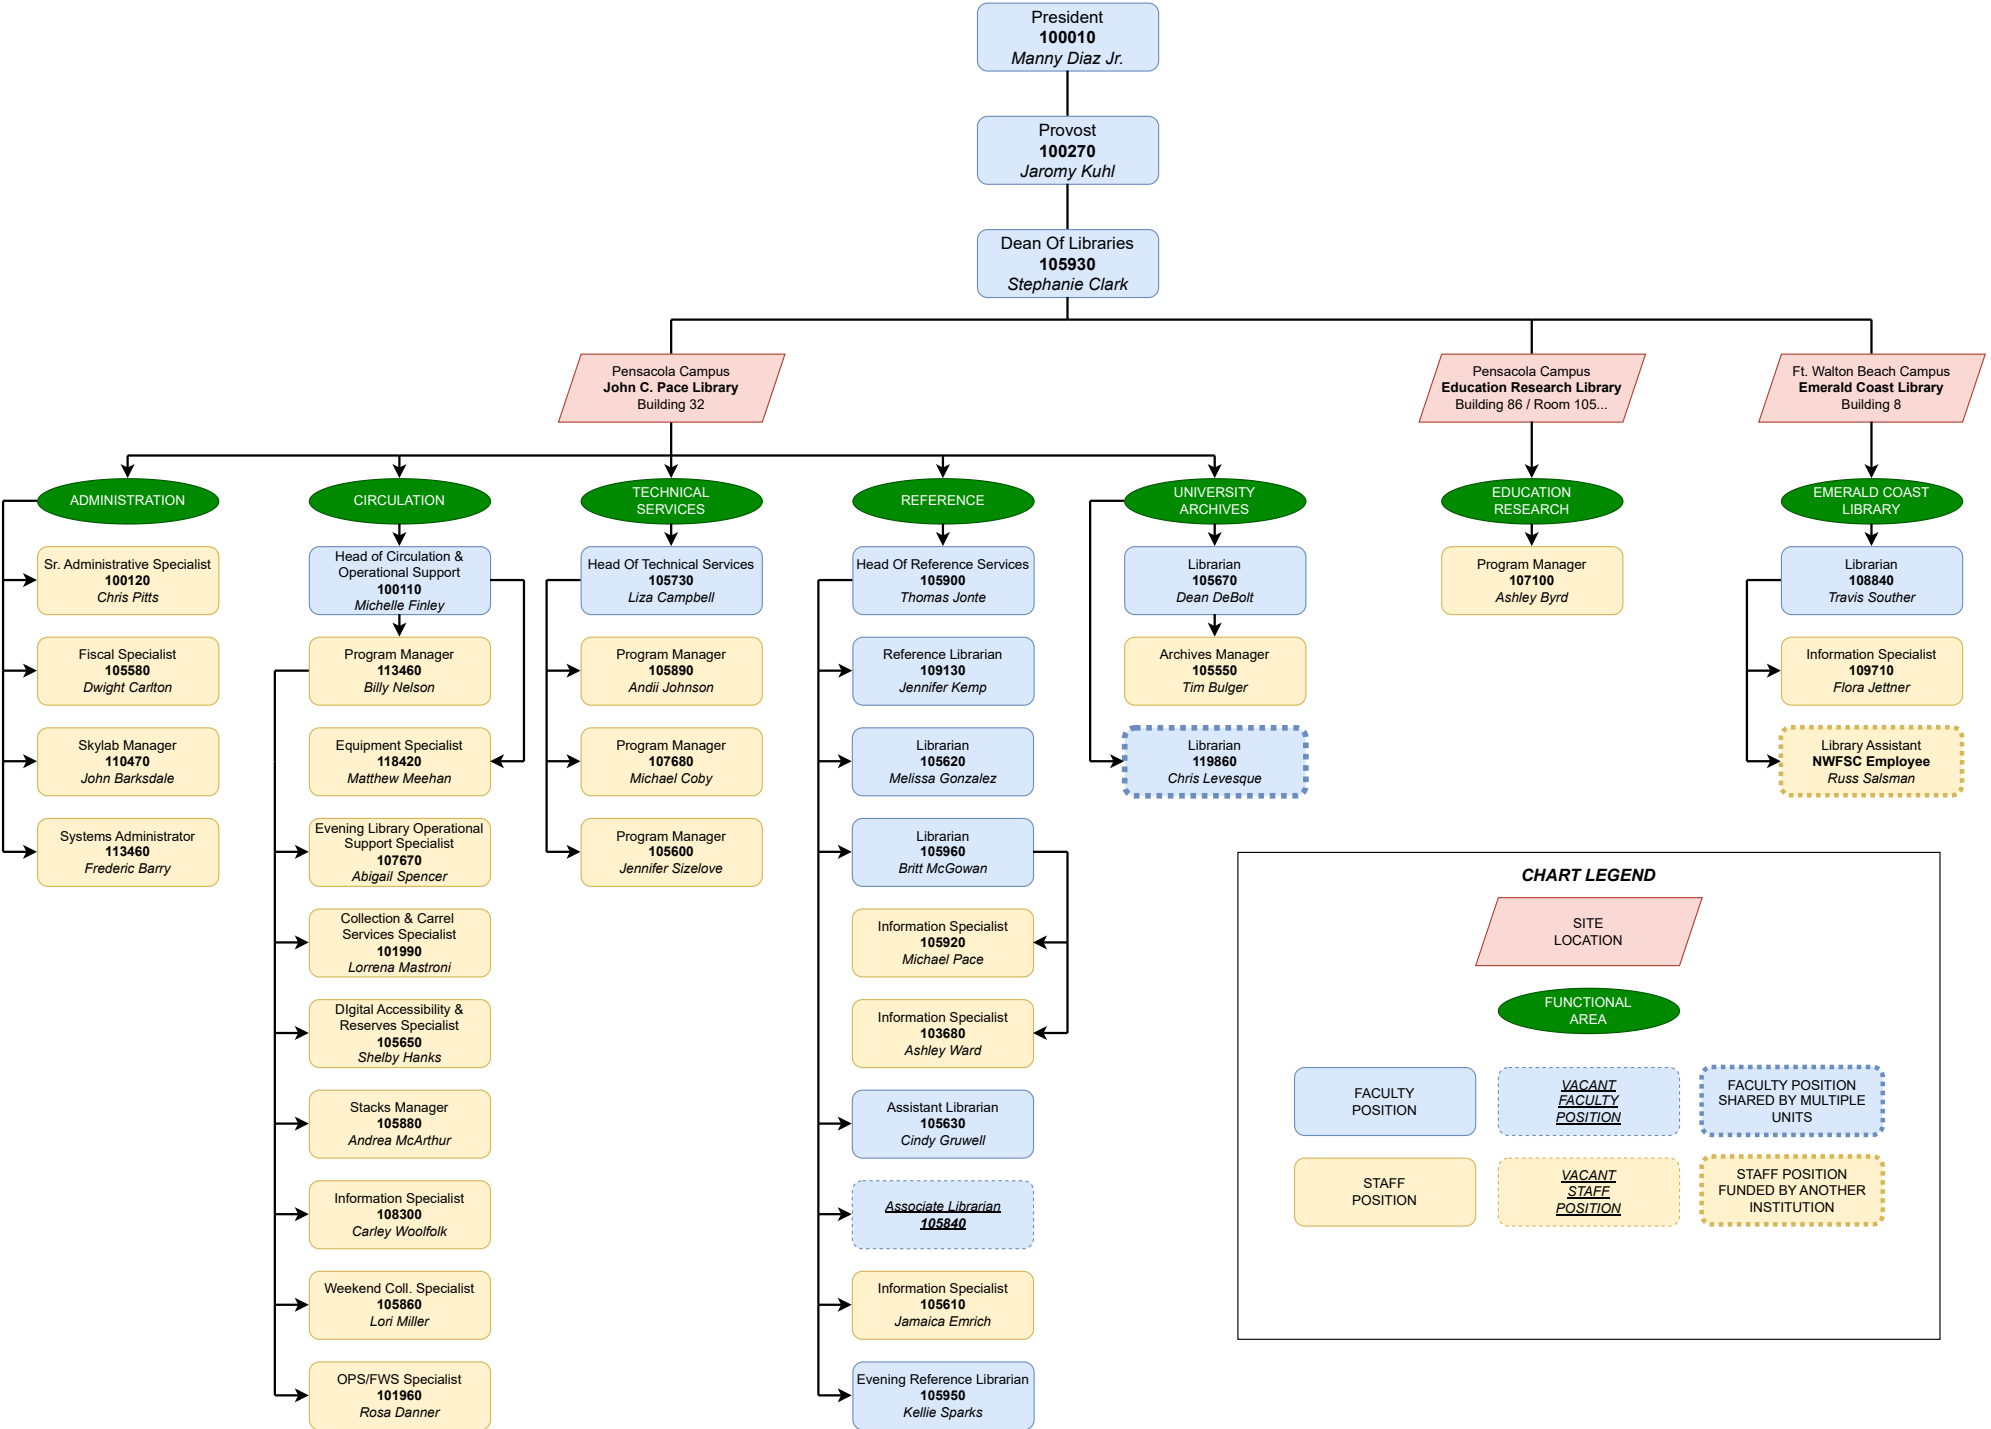

University Of West Florida
University Libraries
 Accurate As Of July 6, 2026

CHART LEGEND

| | | |
|--|------------------|--|
| | SITE LOCATION | |
| | FUNCTIONAL AREA | |
| | FACULTY POSITION | |
| | STAFF POSITION | |
| | | FACULTY POSITION SHARED BY MULTIPLE UNITS |
| | | STAFF POSITION FUNDED BY ANOTHER INSTITUTION |