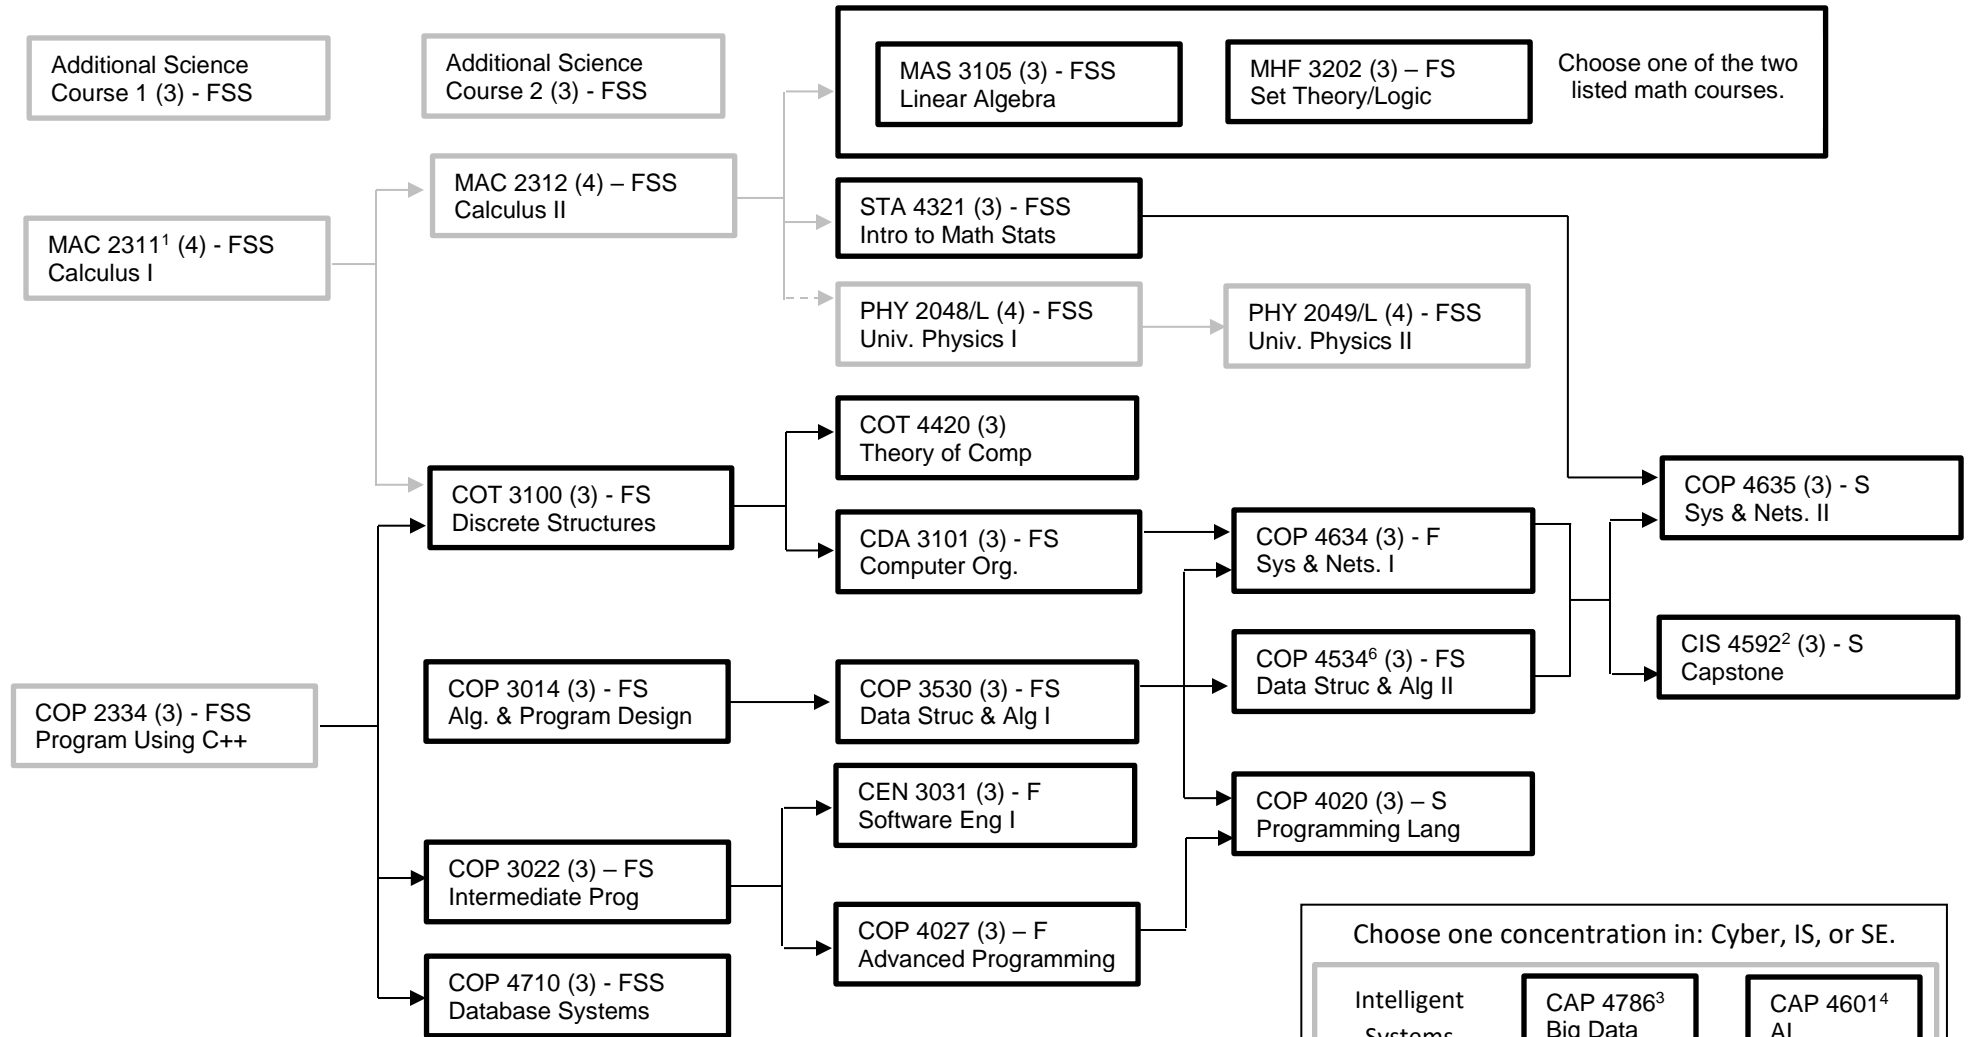

Computer Science Curriculum Prerequisite Flowchart

Catalog Years: 2019-2020

Values in parenthesis indicate course hours. (FSS – Fall, Spring, Summer / FS – Fall, Spring / F – Fall only / S – Spring only)*
*Final course offerings for any given semester may vary due to departmental resources.

¹Prereq = MAC1147 or (MAC1114 and MAC1105)

²Prereq = COP4634 and COP4534 and CEN3031

³Prereq = COP4710 and STA4321 and (COP3530 or COP3022)

⁴Prereq = COP4534

⁵Prereq = CEN3031 and COP3022

⁶Prereq = COT3100 as pre or coreq and COP3530

⁷Prereq = CEN3031 and COP3022 and COP3530

⁸Prereq = (COP3022 or COP3530) and COP4635

In addition to the degree requirements outlined, students seeking the BS/Computer Science degree must also complete 6 semester hours of 3000/4000 level advisor approved electives.