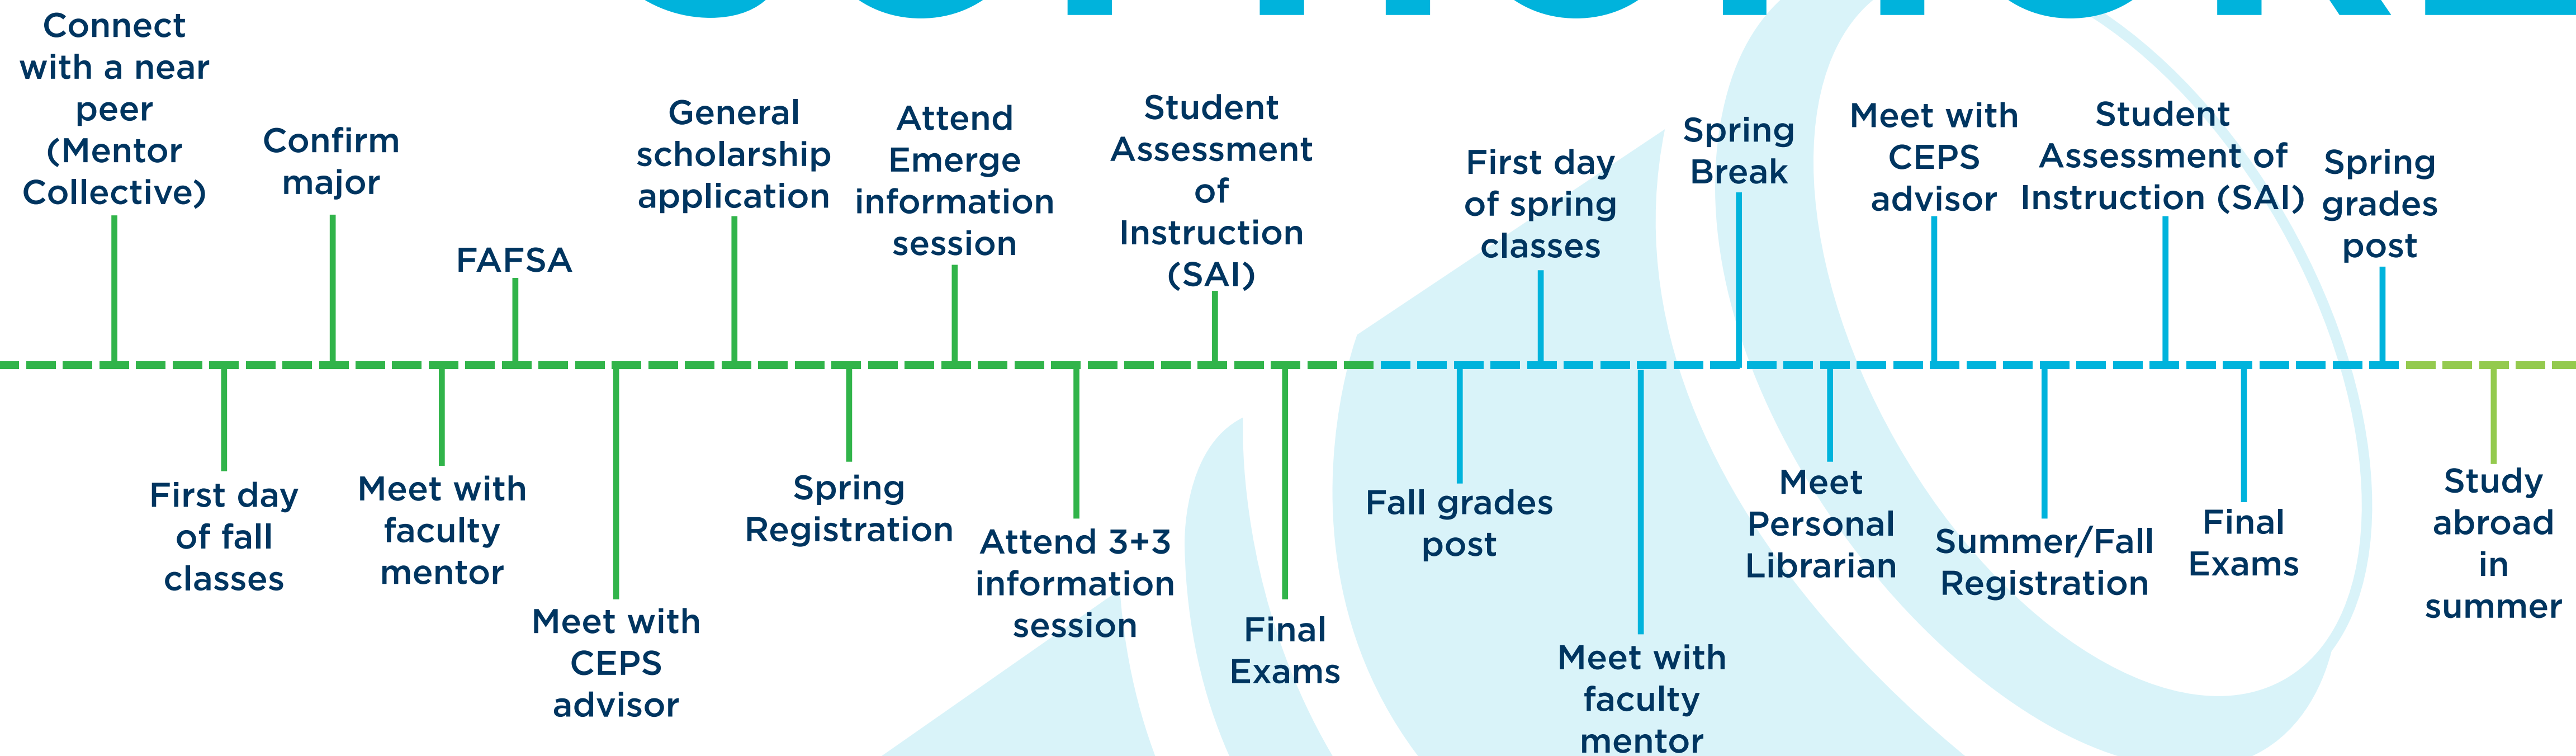

SOPHOMORE

ENGAGEMENT

- Argo Arrival
- Emerge
- Mentor Collective
- Study Abroad Fair
- CEPS Social Media
- Graduation/Professional School Exploration
- Outdoor Adventure Trip
- Argonaut Sporting Event
- Department Student Organizations
- Day of Service
- Student Government Association
- Center for Fine & Performing Arts
- Office of Undergraduate Research Scholar Symposium
- CEPS Showcase
- Honors Convocation