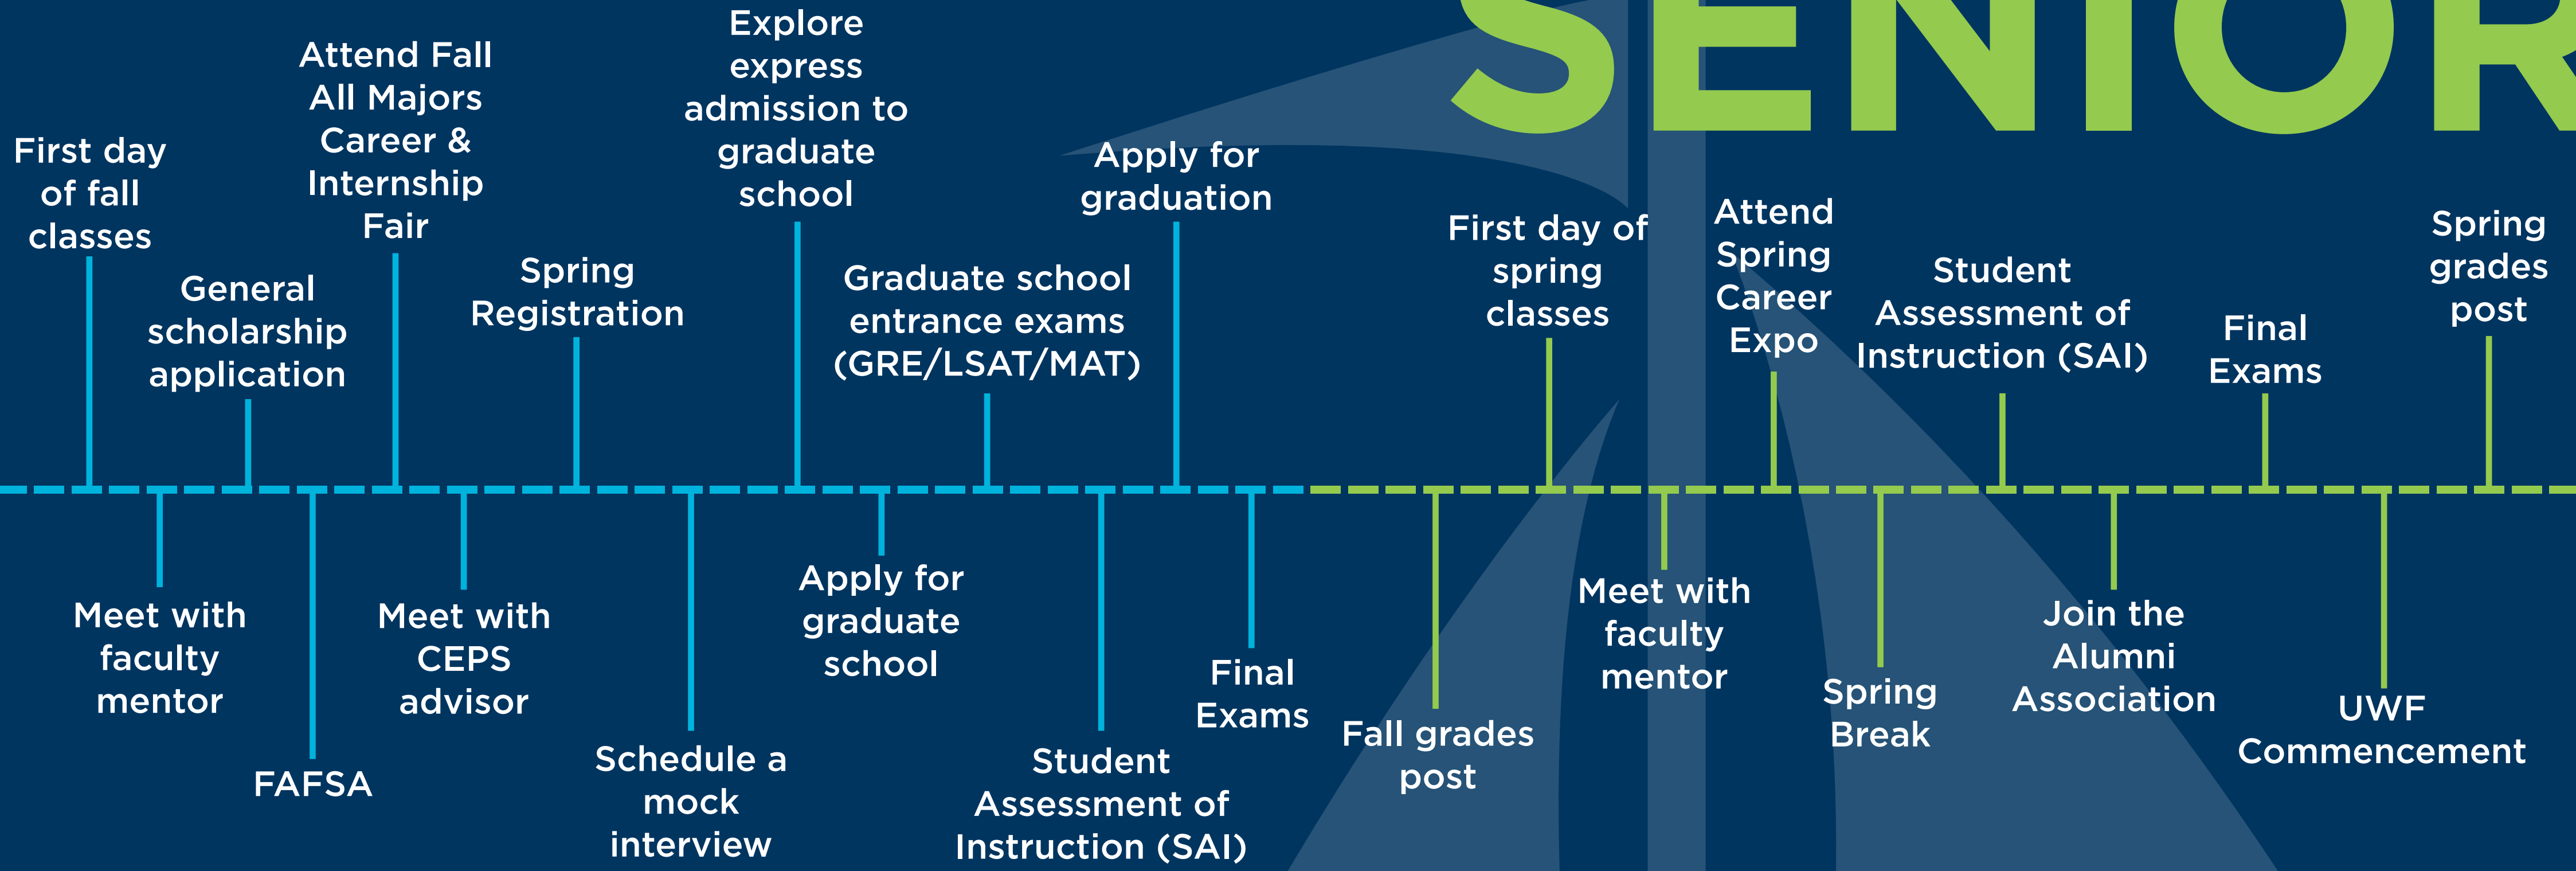

# SENIOR

## ENGAGEMENT

- Community Based Learning
- Prepare Emerge Portfolio
- Department Student Organizations
- Argonaut Sporting Event
- Office of Undergraduate Research Scholar Symposium
- Etiquette Dinner
- Day of Service
- Department Career Fairs
- UWF Graduation Fair
- Resume Workshop
- Graduate School Expo
- CEPS Showcase
- Honors Convocation