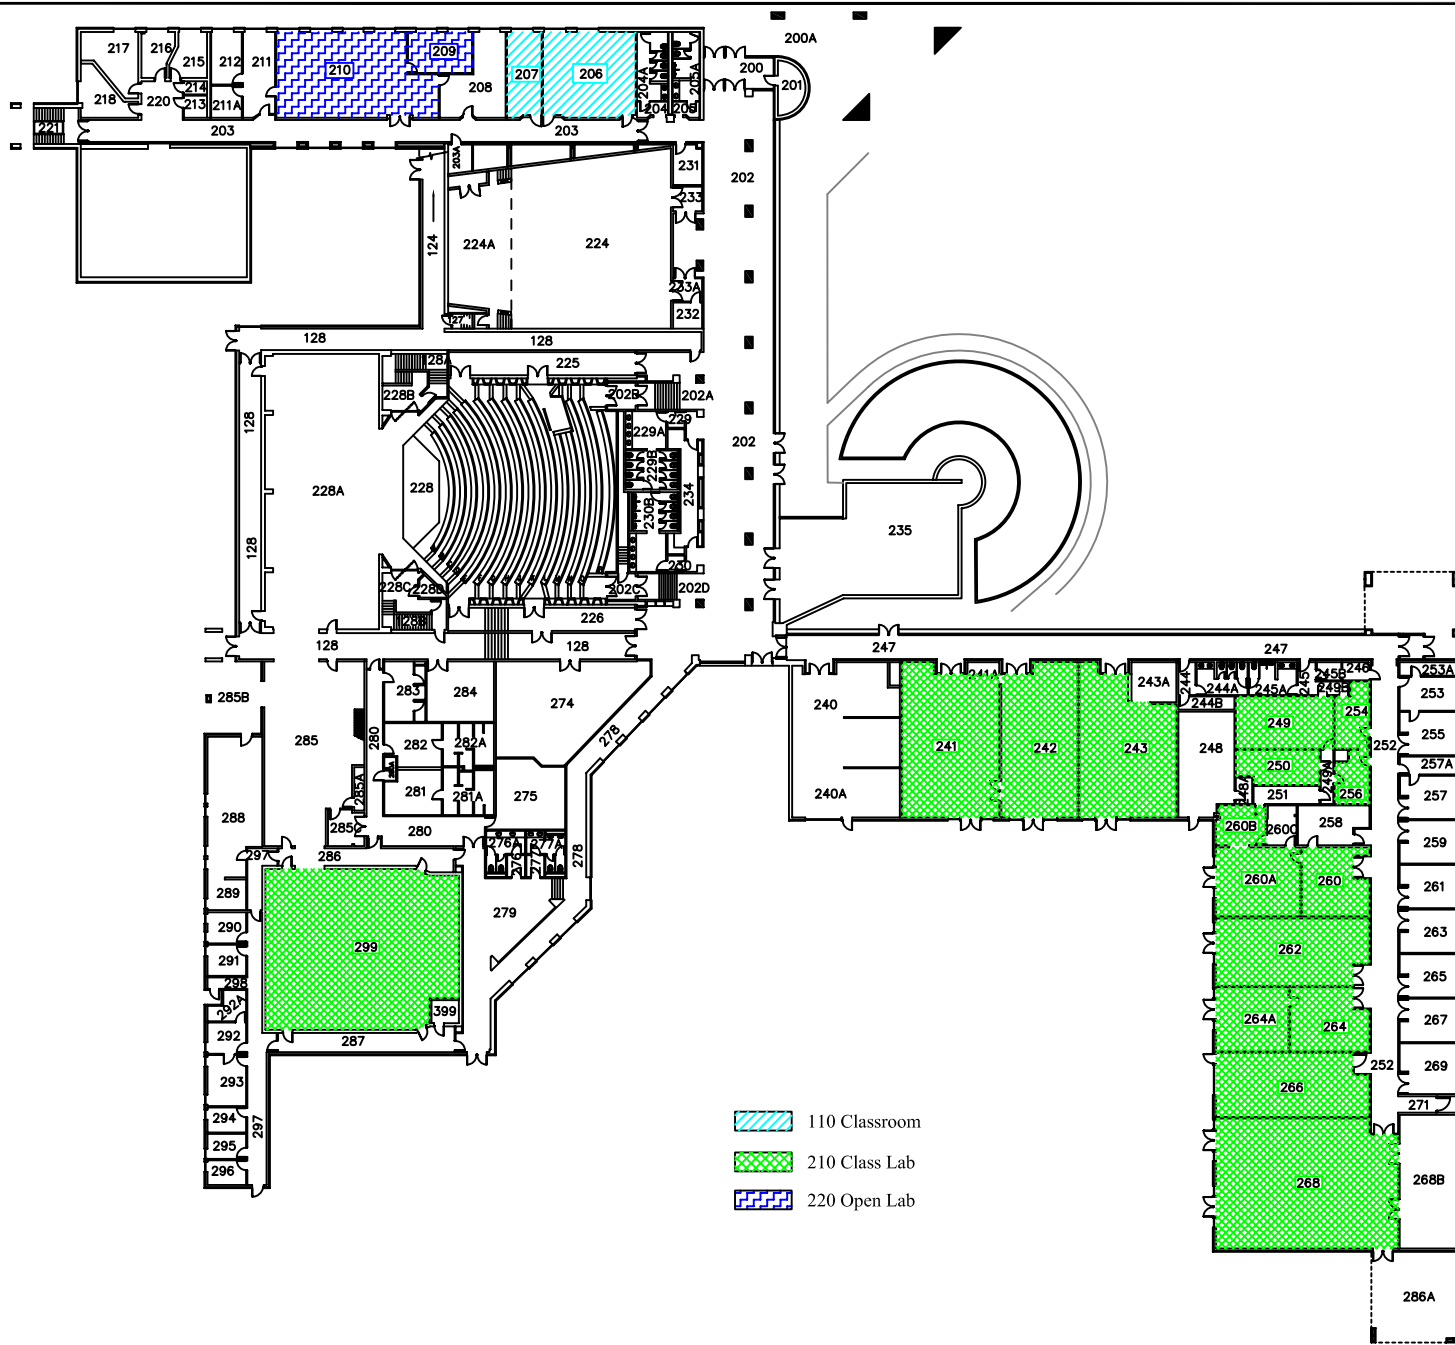

-  210 Class Lab
-  220 Open Lab

BLDG NO.
082

Center for Fine & Performing Arts
First Floor

GSF: 15,245
NASF: 6,857
YEAR: 1991

SCALE: NTS
REVISED: 2007
FILE: PN082-1SB

 University of
West Florida
ARCHITECTURAL & ENGINEERING SERVICES

-  110 Classroom
-  210 Class Lab
-  220 Open Lab

BLDG NO.

082

Center For Fine & Performing Arts

Second Floor

GSF: 73,272

NASF: 43,259

YEAR: 1991