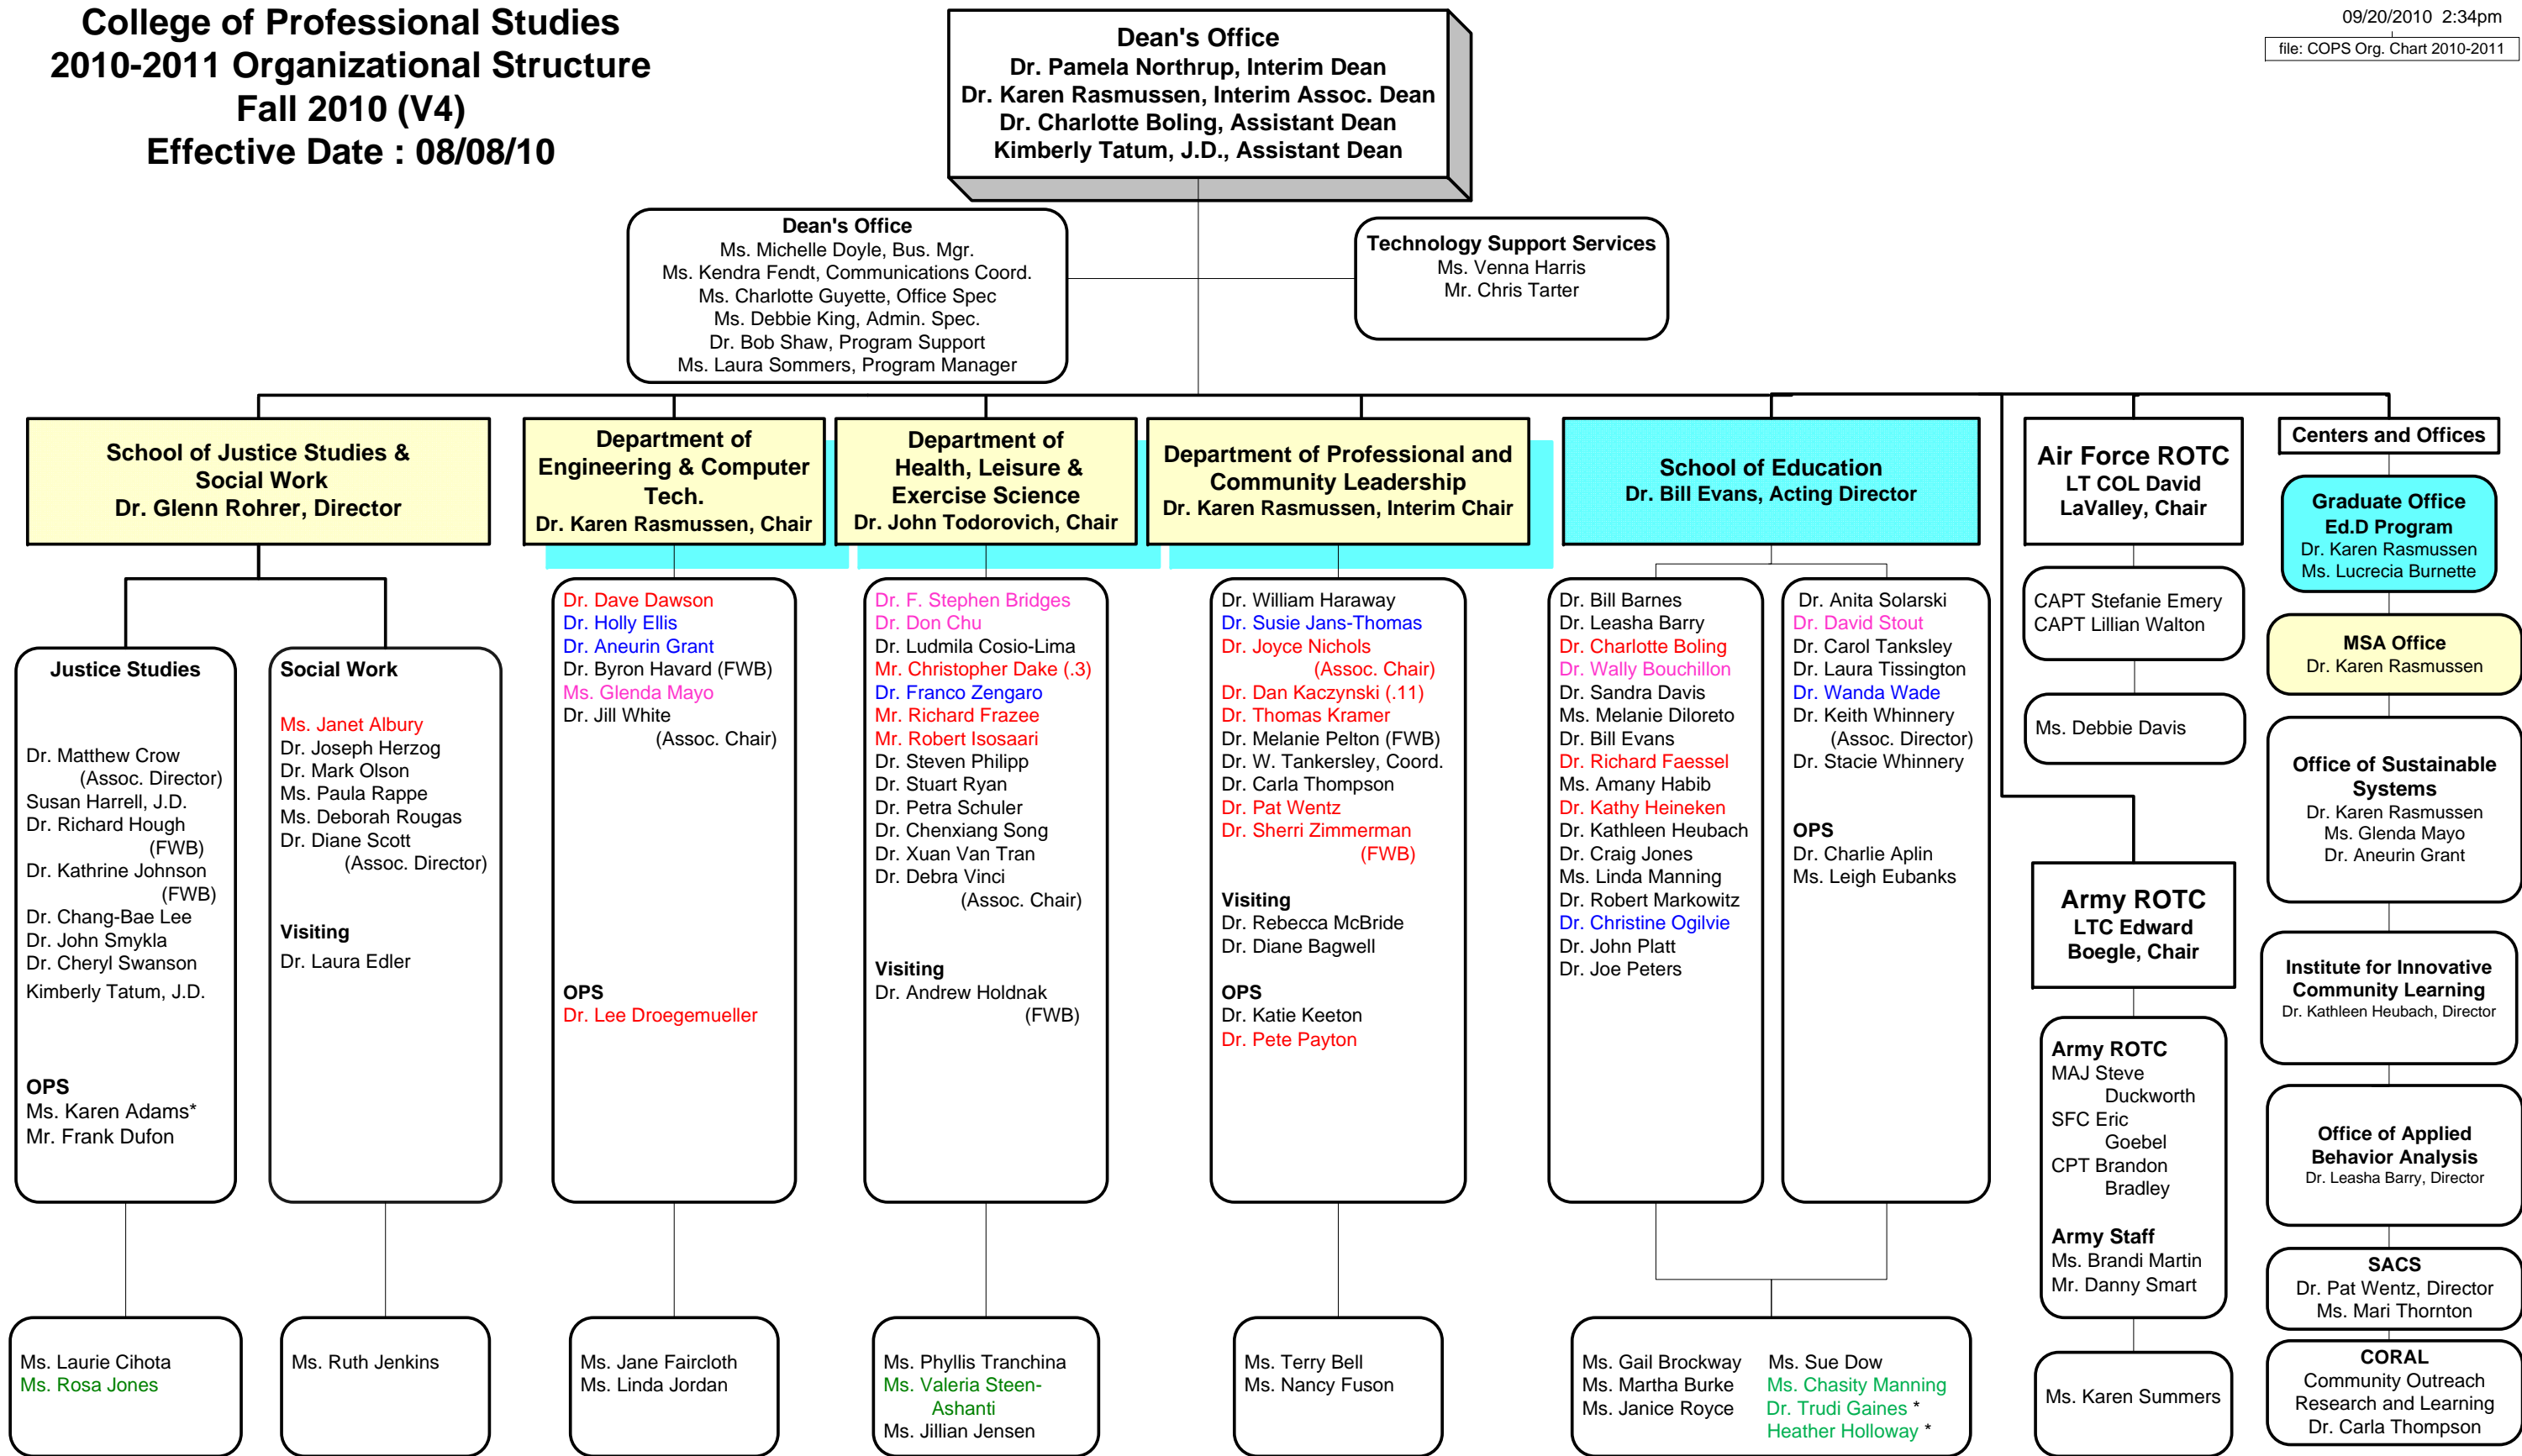

**College of Professional Studies
2010-2011 Organizational Structure
Fall 2010 (V4)
Effective Date : 08/08/10**

Division Housing Ed.D Program
 Division Housing MSA Program
 Advisors
 12 Month Faculty
 New Faculty
 Sabbatical/Leave

* New positions funded by Stimulus.